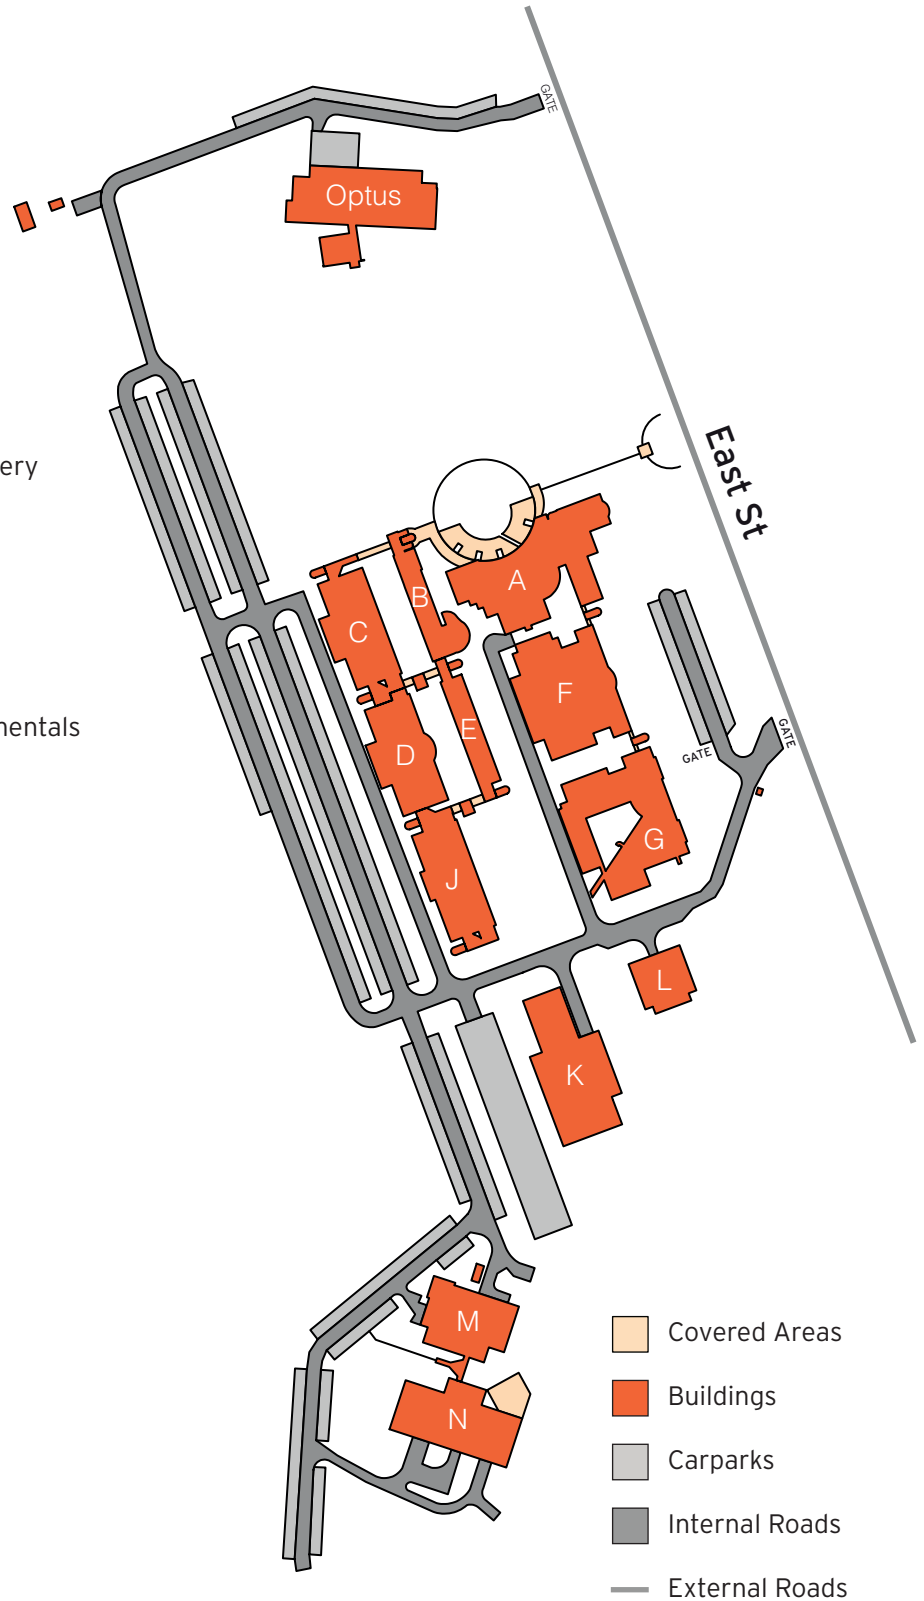

Lidcombe College

East St, Lidcombe, NSW 2141

South Western Sydney Institute

- A Canteen
Counsellor
Customer Service Office
ICT On Site Support
International Student Coordinator
Library
Payment Centre
Physical/Neurological Disabilities Unit
Security
Seminar/Conference Rooms
Student Association
Xerox On Site Support
- B Shopfitting Kitchens and Detailed Joinery
- C Practical Workshops
- D Practical Workshops
- E Cabinetmaking
Intellectual Disabilities Unit
Woodmachining
- F Computer Rooms (CAD/CAM/CNC)
Interior Decoration and Design Fundamentals
Product and Furniture Design
- G Computer Rooms
Electronics
Information Technology
Telecommunications
- J Adult Basic Education
ESOL
Furniture Polishing
General Education
Soft Furnishing
Upholstery
- K Glass and Glazing
- L Main Store
- M Floor Covering
Polymers
- N Plastering
Saw Doctoring

Updated August 2011

<p>Parking available on college grounds. Street parking available. Bicycle parking available on college grounds.</p>	<p>Veolia 915, 925 (East St)</p>	<p>Lidcombe Station is a 20 minute walk from the college.</p>
<p>For timetable information, please call 131 500 or visit www.131500.com.au</p>		